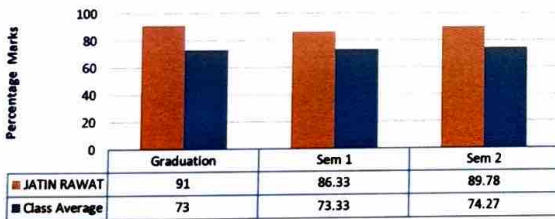

Jatin Rawat's Progress Chart (Batch 2023-25)