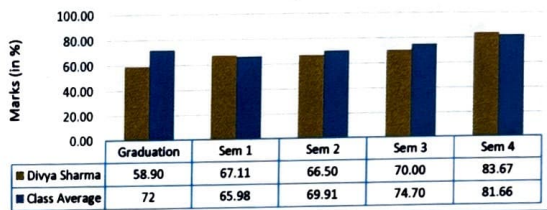

**Avneesh Kumar's Progress Chart
(Batch 2022-24)**

**Urvashi's Progress Chart
(Batch 2022-24)**

**Swati Sharma's Progress Chart
(Batch 2022-24)**

**Divya Sharma's Progress Chart
(Batch 2022-24)**

Rachita Rana

Prof. (Dr.) Rachita Rana

Institute of Information Technology & Management, New Delhi

MBA Batch 2021-23
List of Advanced Learners

S.No	Student Name	Graduation	Sem 1	Sem 2	Sem 3	Sem 4
1	PALAK ROHILLA	84.00	83.89	81.63	72.36	77.83
2	SOUMYA BHATNAGAR	84.90	87.78	81.00	61.00	61.00
3	PRAGATI NAYAK	85.30	79.67	81.00	76.55	81.67
4	KUSH KUMAR SINGH	85.90	87.22	82.75	66.00	61.00
5	HARSH SHOKEEN	87.10	88.78	86.00	79.64	81.17
6	DURDANA NASEER	87.30	89.33	89.13	83.45	79.50
7	MAYANK CHAWLA	89.40	89.11	88.75	68.82	66.83
8	SIMARJEET SINGH	90.00	69.78	78.00	82.00	85.83
9	KRITIKA KALRA	91.20	87.22	82.63	70.00	76.00
10	TANYA SINGH	95.60	90.00	88.63	76.18	79.17
Class Average		72	86.17	83.44	68.84	67.84