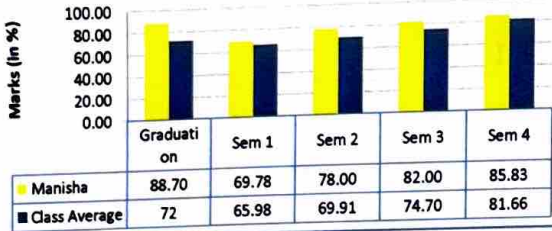

Manisha's Progress Chart (Batch 2022-24)