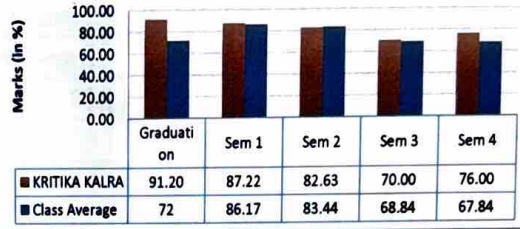

Kritika Kalra's Progress Chart (Batch 2021-23)