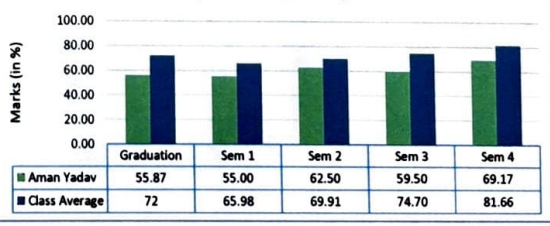

Prabhjot Singh's Progress Chart (Batch 2022-24)

Simran Rajora's Progress Chart (Batch 2022-24)

Shruti Khurana's Progress Chart (Batch 2022-24)

Aman Yadav's Progress Chart (Batch 2022-24)

Rachita Rana
Prof. (Dr.) Rachita Rana
 Director
 Institute of Information Technology & Management, New Delhi