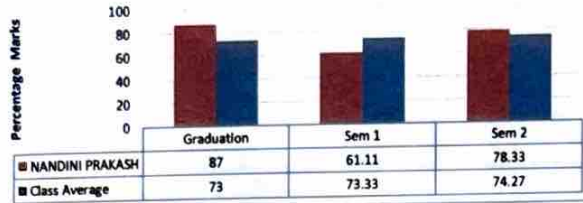

Nandini Prakash's Progress Chart
(Batch 2023-25)