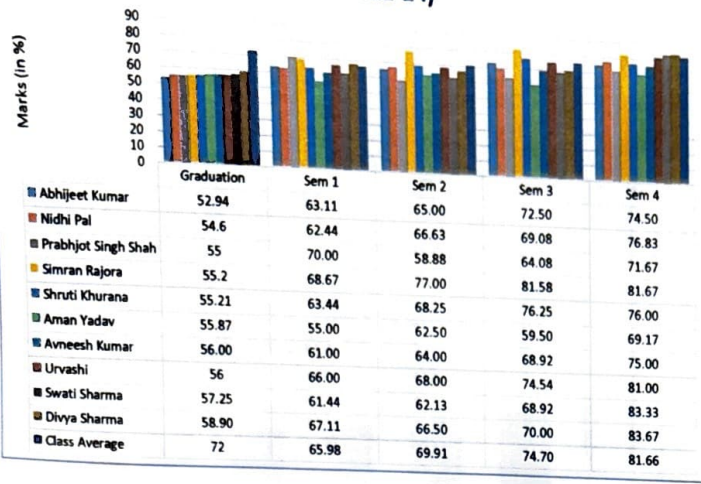

Slow Learners' Progress Chart (Batch 2022-24)