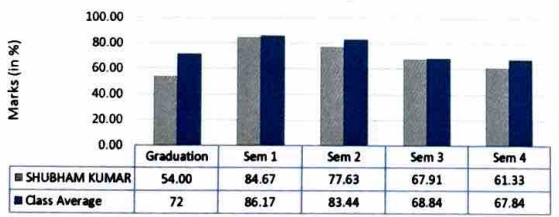

Shubham Kumar's Progress Chart (Batch 2021-23)