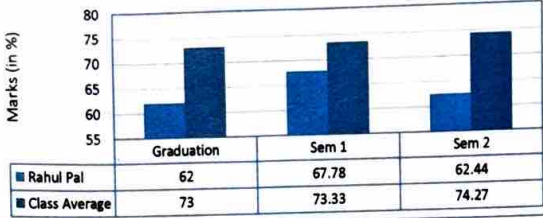

Priya Gupta's Progress Chart (Batch 2023-25)

	Graduation	Sem 1	Sem 2
Priya Gupta	60	77.44	78.33
Class Average	73	73.33	74.27

Valusha Sharma's Progress Chart (Batch 2023-25)

	Graduation	Sem 1	Sem 2
Valusha Verma	65	66.33	68.22
Class Average	73	73.33	74.27

Rohit Sharma's Progress Chart
(Batch 2023-25)

Rachita Rana

Prof. (Dr.) Rachita Rana
 Director
 Institute of Information Technology
 & Management, New Delhi

MBA Batch 2022-24
List of Advanced Learners

S.No	Student Name	Graduation	Sem 1	Sem 2	Sem 3	Sem 4
1	Paras Kumar	84	66.00	74.75	76.00	77.67
2	Pooja Dhama	85.90	65.00	66.38	66.92	78.50
3	Ritik Bharti	87	61.00	64.38	73.00	81.17
4	Tarun Grover	87	77.22	80.00	87.08	91.33
5	Saaniya Tanwar	87.37	85.56	86.88	89.15	94.50
6	Mohd Aman Ansari	88	71.00	67.00	72.42	79.33
7	Tanu Jindal	88.62	60.00	72.88	82.54	88.00
8	Manisha	88.70	69.78	78.00	82.00	85.83
9	Mohd Saami Naseer	89	78.22	79.50	84.00	88.33
10	Aakriti Chauhan	92.15	71.00	78.63	79.42	85.17
Class Average		72	65.98	69.91	74.70	81.66