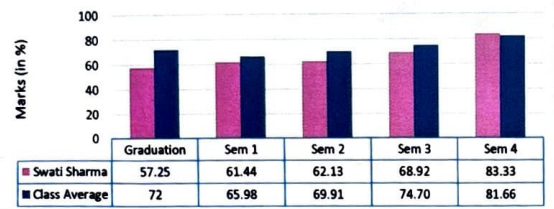

**Swati Sharma's Progress Chart
(Batch 2022-24)**