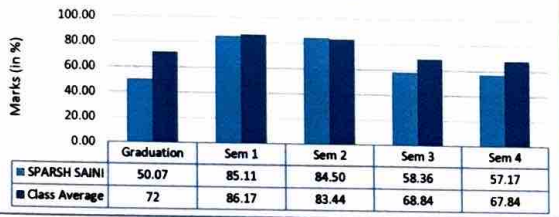

Sparsh Saini's Progress Chart (Batch 2021-23)