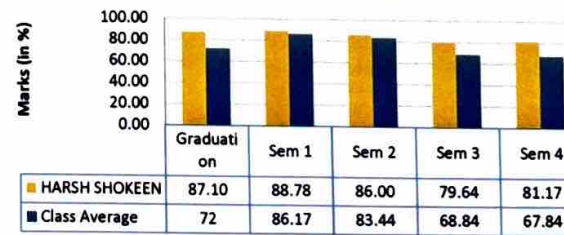

Advanced Learner's Progress Chart (Batch 2021-23)

Soumya Bhatnagar's Progress Chart (Batch 2021-23)

Pragati Nayak's Progress Chart (Batch 2021-23)

Kush Kumar's Progress Chart (Batch 2021-23)

Harsh Shokeen's Progress Chart (Batch 2021-23)