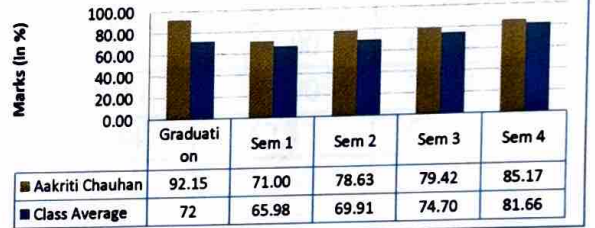

Manisha's Progress Chart (Batch 2022-24)

Md.Saami Naseer's Progress Chart (Batch 2022-24)

Paras Kumar's Progress Chart (Batch 2022-24)

Aakriti Chauhan's Progress Chart (Batch 2022-24)

Rachita Rana

Prof. (Dr.) Rachita Rana