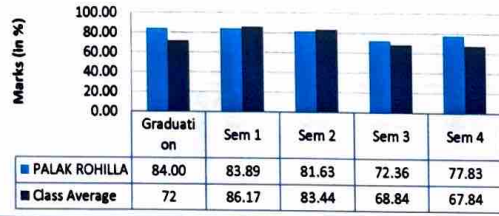

Palak Rohilla's Progress Chart (Batch 2021-23)