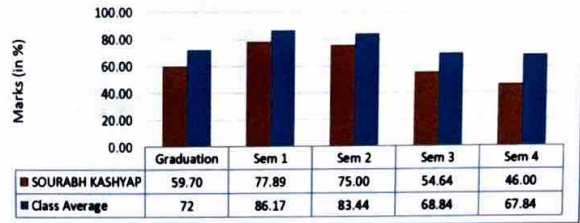

Jaya Sahni's Progress Chart
(Batch 2021-23)

Sourabh Kashyap's Progress Chart
(Batch 2021-23)