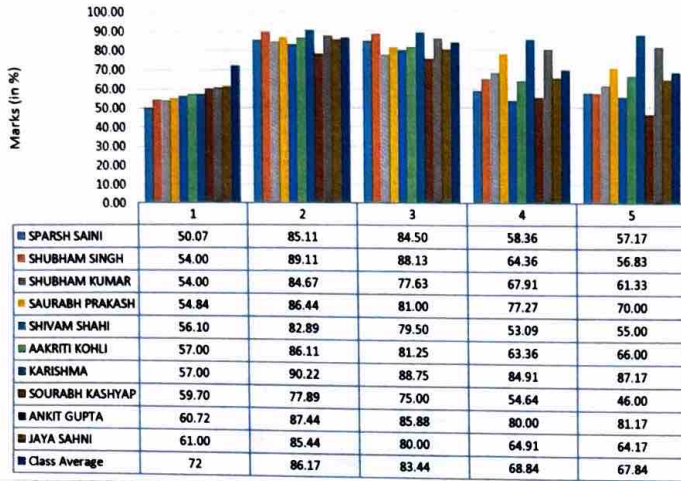

Slow Learner's Progress Chart (Batch 2021-23)