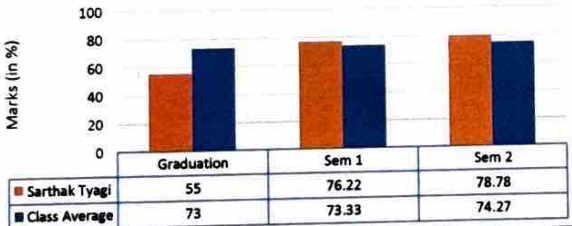

Sarthak Tyagi's Progress Chart (Batch 2023-25)