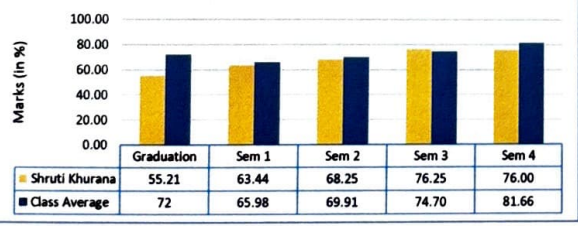

**Avneesh Kumar's Progress Chart
(Batch 2022-24)**

Shruti Khurana's Progress Chart (Batch 2022-24)