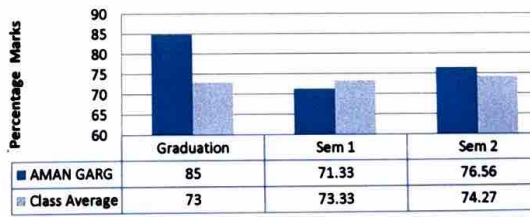

Jatin Rawat's Progress Chart (Batch 2023-25)

Akshit Nayyar's Progress Chart (Batch 2023-25)

Ansh Sehgal's Progress Chart (Batch 2023-25)

Aman Garg's Progress Chart (Batch 2023-25)

Rachita Rana
Prof. (Dr.) Rachita Rana
 Director
 Institute of Information Technology
 & Management, New Delhi