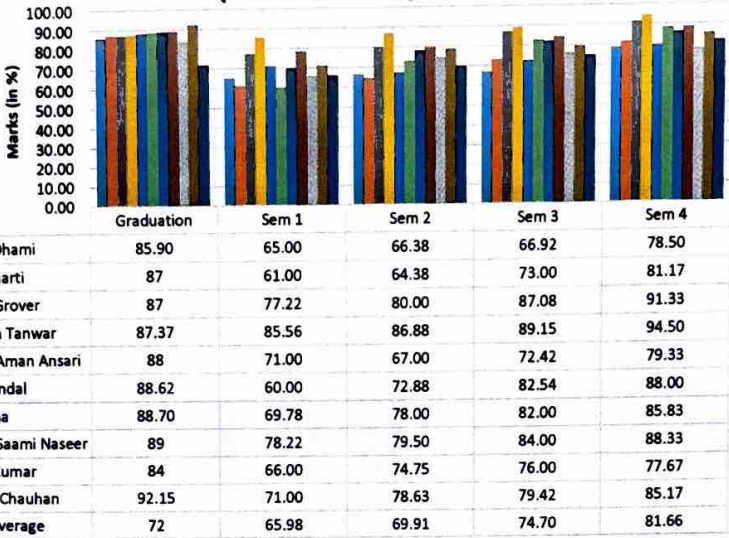

Advanced Learners' Progress Chart (Batch 2022-24)