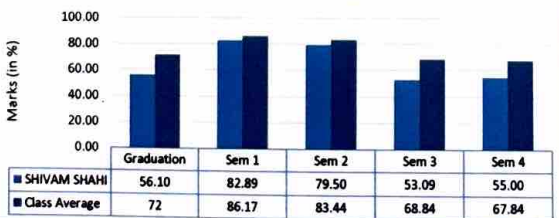

Karishma's Progress Chart
(Batch 2021-23)

Shivam Shahi's Progress Chart (Batch 2021-23)