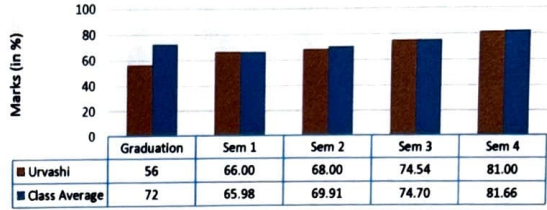

**Divya Sharma's Progress Chart
(Batch 2022-24)**

**Urvashi's Progress Chart
(Batch 2022-24)**