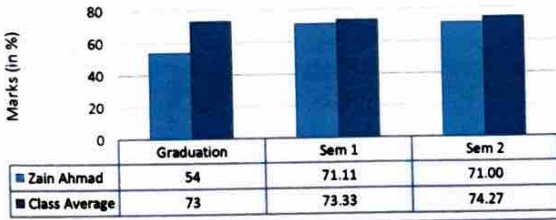

Zain Ahmed's Progress Chart (Batch 2023-25)