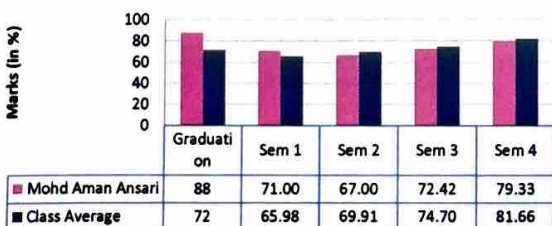

Md. Aman Ansari's Progress Chart (Batch 2022-24)