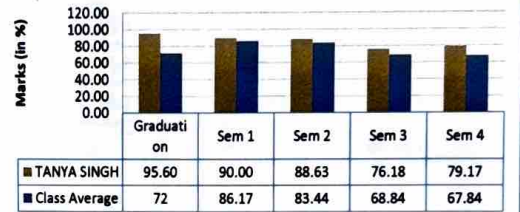

Tanya Singh's Progress Chart (Batch 2021-23)