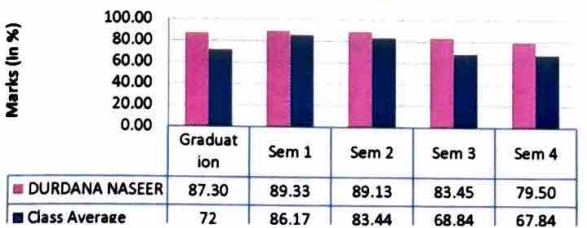

Durdana Naseer's Progress Chart (Batch 2021-23)