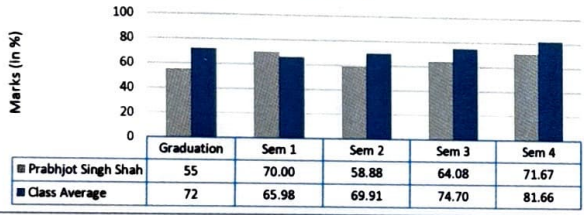

Prabhjot Singh's Progress Chart (Batch 2022-24)