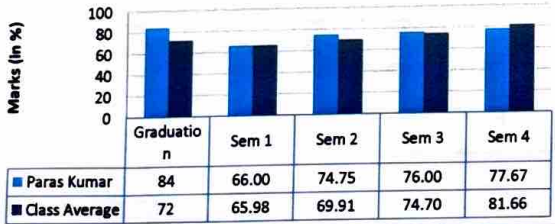

Paras Kumar's Progress Chart (Batch 2022-24)