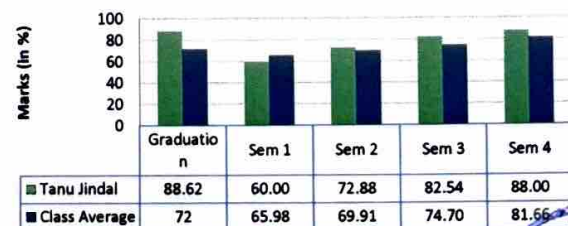

Tarun Grover's Progress Chart (Batch 2022-24)

Saaniya Tanwar's Progress Chart (Batch 2022-24)

Md. Aman Ansari's Progress Chart (Batch 2022-24)

Tanu Jindal's Progress Chart (Batch 2022-24)

Rachita
Prof. (Dr.) Rachita Rana
Director
Institute of Information Technology
& Management, New Delhi