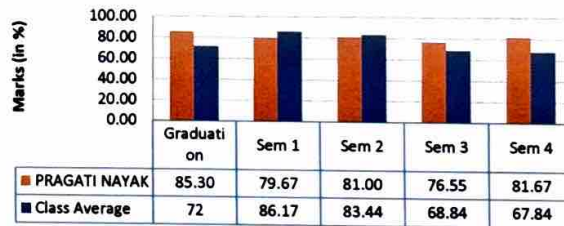

Prof. (Dr.) Rachita Rana

Institute of Information Technology & Management, New Delhi

MBA Batch 2021-23
List of Advanced Learners

S.No	Student Name	Graduation	Sem 1	Sem 2	Sem 3	Sem 4
1	PALAK ROHILLA	84.00	83.89	81.63	72.36	77.83
2	SOUMYA BHATNAGAR	84.90	87.78	81.00	61.00	61.00
3	PRAGATI NAYAK	85.30	79.67	81.00	76.55	81.67
4	KUSH KUMAR SINGH	85.90	87.22	82.75	66.00	61.00
5	HARSH SHOKEEN	87.10	88.78	86.00	79.64	81.17
6	DURDANA NASEER	87.30	89.33	89.13	83.45	79.50
7	MAYANK CHAWLA	89.40	89.11	88.75	68.82	66.83
8	SIMARJEET SINGH	90.00	69.78	78.00	82.00	85.83
9	KRITIKA KALRA	91.20	87.22	82.63	70.00	76.00
10	TANYA SINGH	95.60	90.00	88.63	76.18	79.17
Class Average		72	86.17	83.44	68.84	67.84

Advanced Learner's Progress Chart (Batch 2021-23)

Soumya Bhatnagar's Progress Chart (Batch 2021-23)

Pragati Nayak's Progress Chart (Batch 2021-23)

Kush Kumar's Progress Chart (Batch 2021-23)

Harsh Shokeen's Progress Chart (Batch 2021-23)