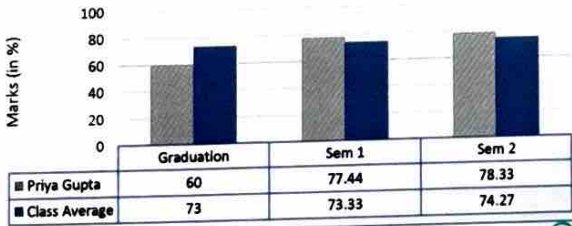

Sarthak Tyagi's Progress Chart (Batch 2023-25)

	Graduation	Sem 1	Sem 2
Sarthak Tyagi	55	76.22	78.78
Class Average	73	73.33	74.27

Ambuj Garg's Progress Chart (Batch 2023-25)

	Graduation	Sem 1	Sem 2
Ambuj Garg	64	76.00	81.22
Class Average	73	73.33	74.27

Priya Gupta's Progress Chart (Batch 2023-25)

	Graduation	Sem 1	Sem 2
Priya Gupta	60	77.44	78.33
Class Average	73	73.33	74.27

Valusha Sharma's Progress Chart (Batch 2023-25)

	Graduation	Sem 1	Sem 2
Valusha Verma	65	66.33	68.22
Class Average	73	73.33	74.27