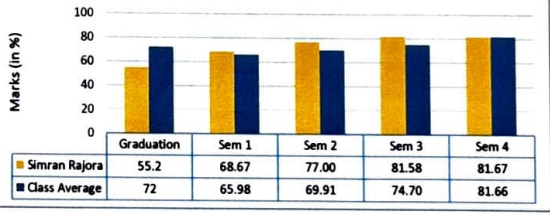

Simran Rajora's Progress Chart (Batch 2022-24)