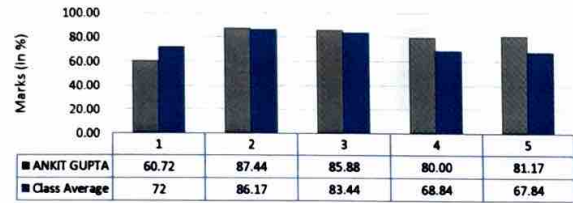

Ankit Gupta's Progress Chart
(Batch 2021-23)