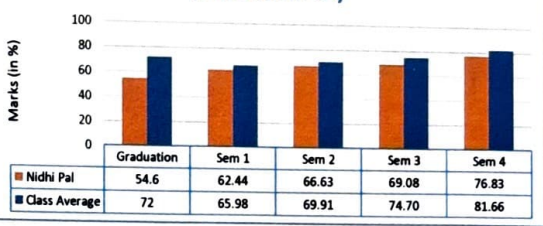

 Prof. (Dr.) Rachita Rana
 Institute of Information Technology
 & Management, New Delhi

Slow Learners' Progress Chart (Batch 2022-24)

Abhijeet Kumar's Progress Chart (Batch 2022-24)

Nidhi Pal's Progress Chart (Batch 2022-24)