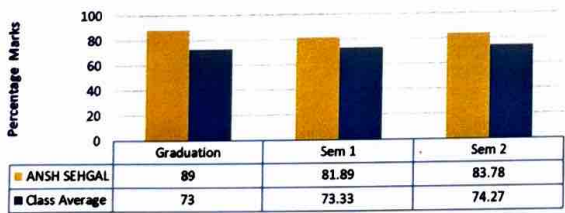

Nandini Prakash's Progress Chart
(Batch 2023-25)

Ansh Sehgal's Progress Chart (Batch 2023-25)