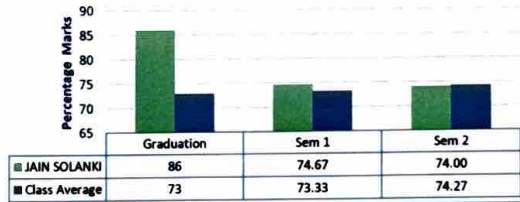

Jain Solanki's Progress Chart (Batch 2023-25)