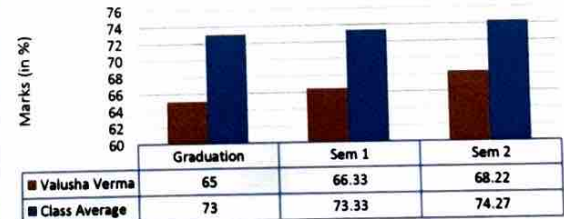

Sarthak Tyagi's Progress Chart (Batch 2023-25)

	Graduation	Sem 1	Sem 2
Sarthak Tyagi	55	76.22	78.78
Class Average	73	73.33	74.27

Ambuj Garg's Progress Chart (Batch 2023-25)

	Graduation	Sem 1	Sem 2
Ambuj Garg	64	76.00	81.22
Class Average	73	73.33	74.27

Priya Gupta's Progress Chart (Batch 2023-25)

	Graduation	Sem 1	Sem 2
Priya Gupta	60	77.44	78.33
Class Average	73	73.33	74.27

Valusha Sharma's Progress Chart (Batch 2023-25)

	Graduation	Sem 1	Sem 2
Valusha Verma	65	66.33	68.22
Class Average	73	73.33	74.27