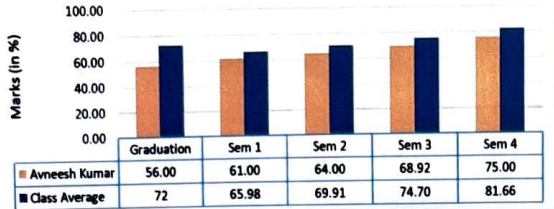

**Swati Sharma's Progress Chart
(Batch 2022-24)**

**Avneesh Kumar's Progress Chart
(Batch 2022-24)**