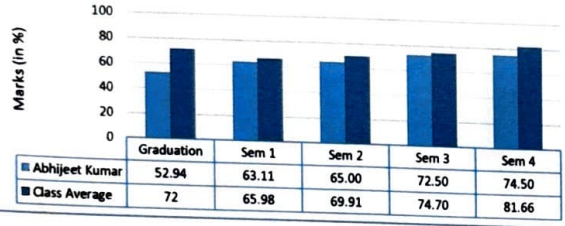

Abhijeet Kumar's Progress Chart (Batch 2022-24)