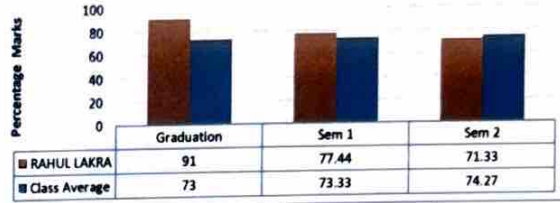

Rahul Lakra's Progress Chart
(Batch 2023-25)