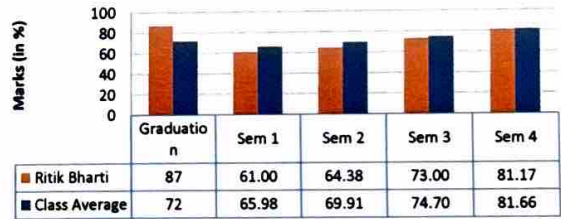

Ritik Bharti's Progress Chart (Batch 2022-24)