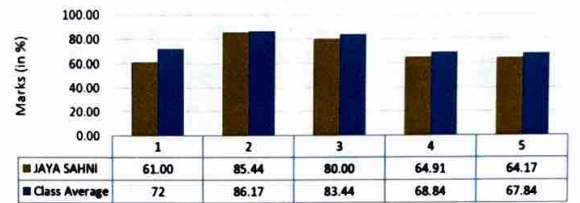

Jaya Sahni's Progress Chart
(Batch 2021-23)