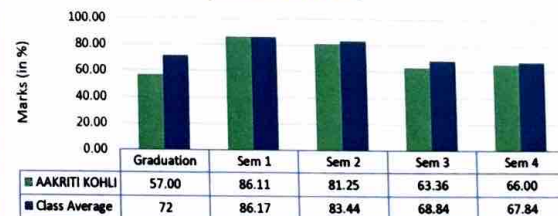

Shubham Kumar's Progress Chart (Batch 2021-23)

Shubham Prakash' Progress Chart (Batch 2021-23)

Shivam Shahi's Progress Chart (Batch 2021-23)

Aakriti Kohli' Progress Chart (Batch 2021-23)

Prof. (Dr.) Rachita Rana
 Director
 Institute of Information Technology
 & Management, New Delhi