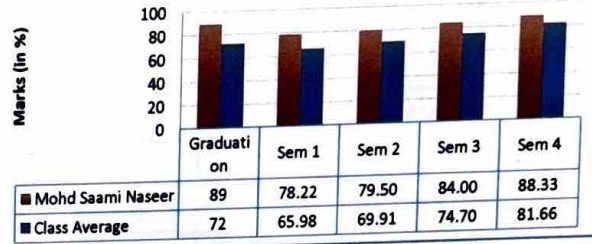

Md.Saami Naseer's Progress Chart (Batch 2022-24)