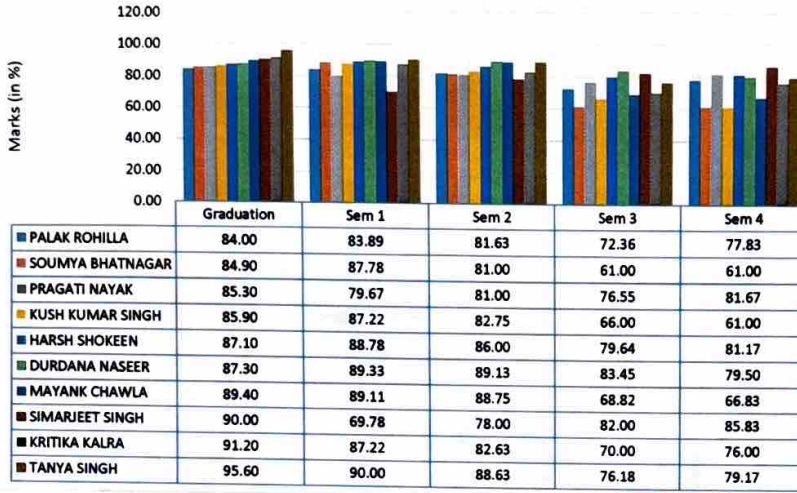

Advanced Learner's Progress Chart (Batch 2021-23)

Soumya Bhatnagar's Progress Chart (Batch 2021-23)

Pragati Nayak's Progress Chart (Batch 2021-23)

Kush Kumar's Progress Chart (Batch 2021-23)

Harsh Shokeen's Progress Chart (Batch 2021-23)