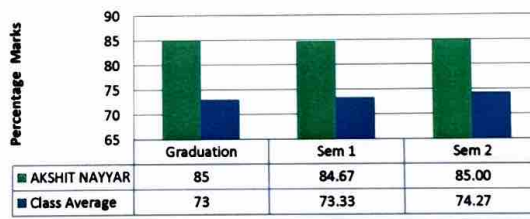

Akshit Nayyar's Progress Chart (Batch 2023-25)