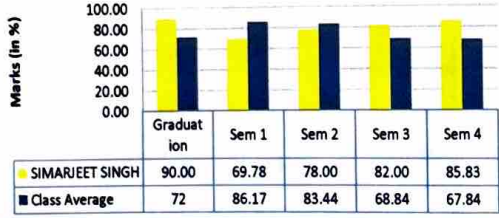

Durdana Naseer's Progress Chart (Batch 2021-23)

Mayank Chawla's Progress Chart (Batch 2021-23)

Rachita Rana
Prof. (Dr.) Rachita Rana
Director
Institute of Information Technology
& Management, New Delhi

Simranjeet Singh's Progress Chart (Batch 2021-23)