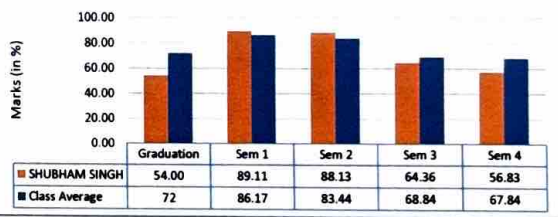

Shubham Singh's Progress Chart (Batch 2021-23)