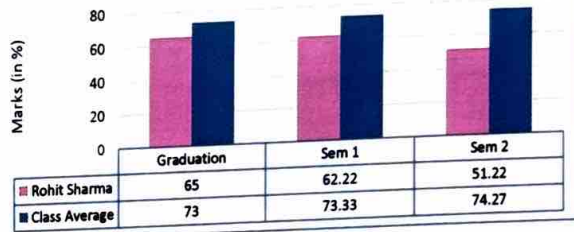

Priya Gupta's Progress Chart (Batch 2023-25)

	Graduation	Sem 1	Sem 2
Priya Gupta	60	77.44	78.33
Class Average	73	73.33	74.27

Valusha Sharma's Progress Chart (Batch 2023-25)

	Graduation	Sem 1	Sem 2
Valusha Verma	65	66.33	68.22
Class Average	73	73.33	74.27

Rohit Sharma's Progress Chart
(Batch 2023-25)

Rachita Rana

Prof. (Dr.) Rachita Rana
 Director
 Institute of Information Technology
 & Management, New Delhi

MBA Batch 2022-24
List of Advanced Learners

S.No	Student Name	Graduation	Sem 1	Sem 2	Sem 3	Sem 4
1	Paras Kumar	84	66.00	74.75	76.00	77.67
2	Pooja Dhama	85.90	65.00	66.38	66.92	78.50
3	Ritik Bharti	87	61.00	64.38	73.00	81.17
4	Tarun Grover	87	77.22	80.00	87.08	91.33
5	Saaniya Tanwar	87.37	85.56	86.88	89.15	94.50
6	Mohd Aman Ansari	88	71.00	67.00	72.42	79.33
7	Tanu Jindal	88.62	60.00	72.88	82.54	88.00
8	Manisha	88.70	69.78	78.00	82.00	85.83
9	Mohd Saami Naseer	89	78.22	79.50	84.00	88.33
10	Aakriti Chauhan	92.15	71.00	78.63	79.42	85.17
Class Average		72	65.98	69.91	74.70	81.66