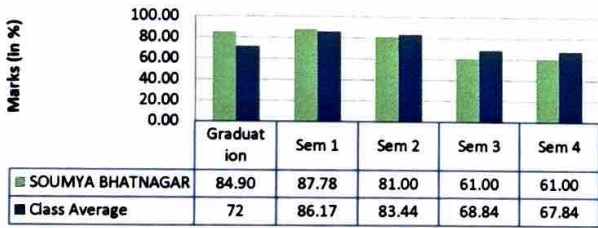

Soumya Bhatnagar's Progress Chart (Batch 2021-23)