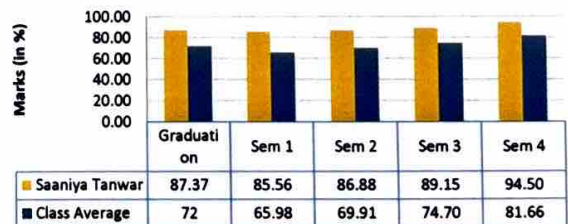

Saaniya Tanwar's Progress Chart (Batch 2022-24)