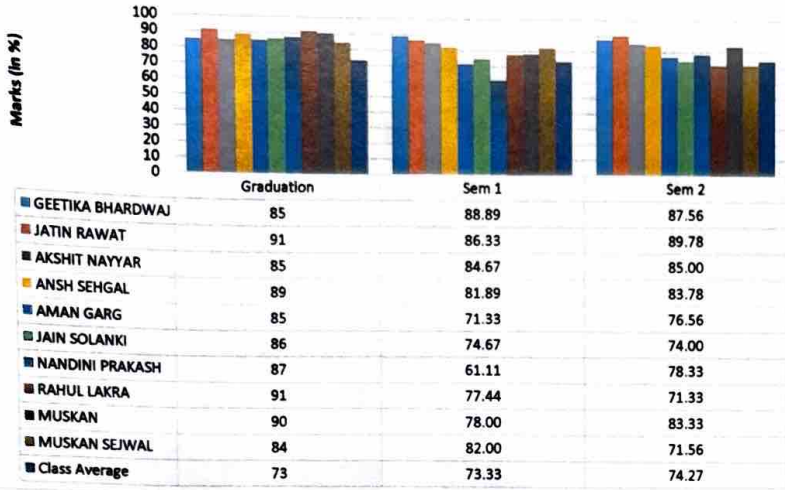

Advanced Learners' Progress Chart (Batch 2023-25)