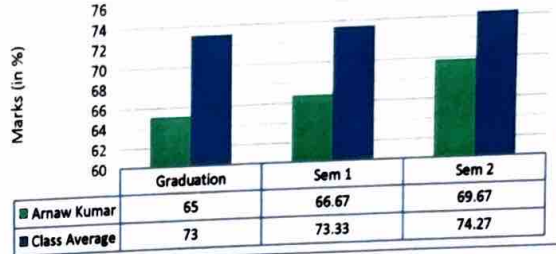

Rohit Sharma's Progress Chart
(Batch 2023-25)

Arnaw Kumar's Progress Chart
(Batch 2023-25)