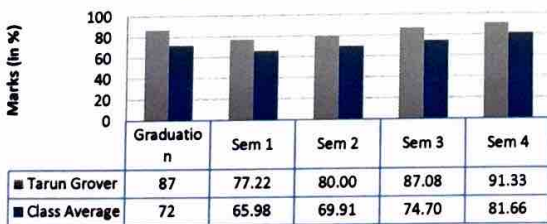

Tarun Grover's Progress Chart (Batch 2022-24)