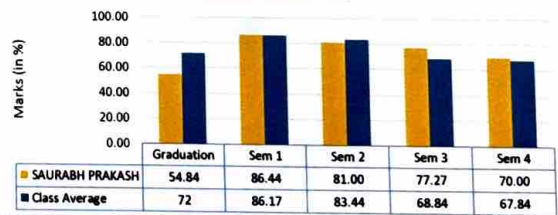

Shubham Prakash' Progress Chart (Batch 2021-23)