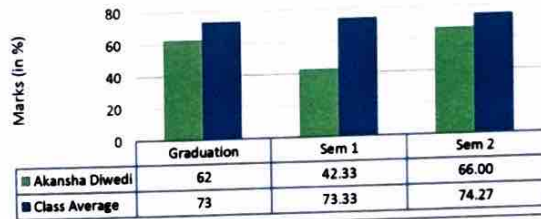

Akansha Diwedi's Progress Chart (Batch 2023-25)