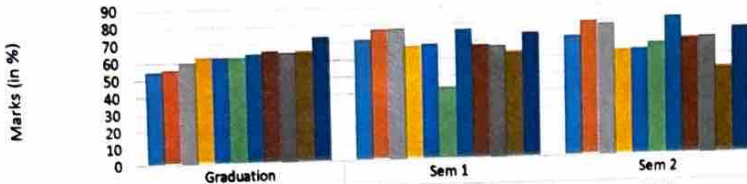

Slow Learners' Progress Chart (Batch 2023-25)