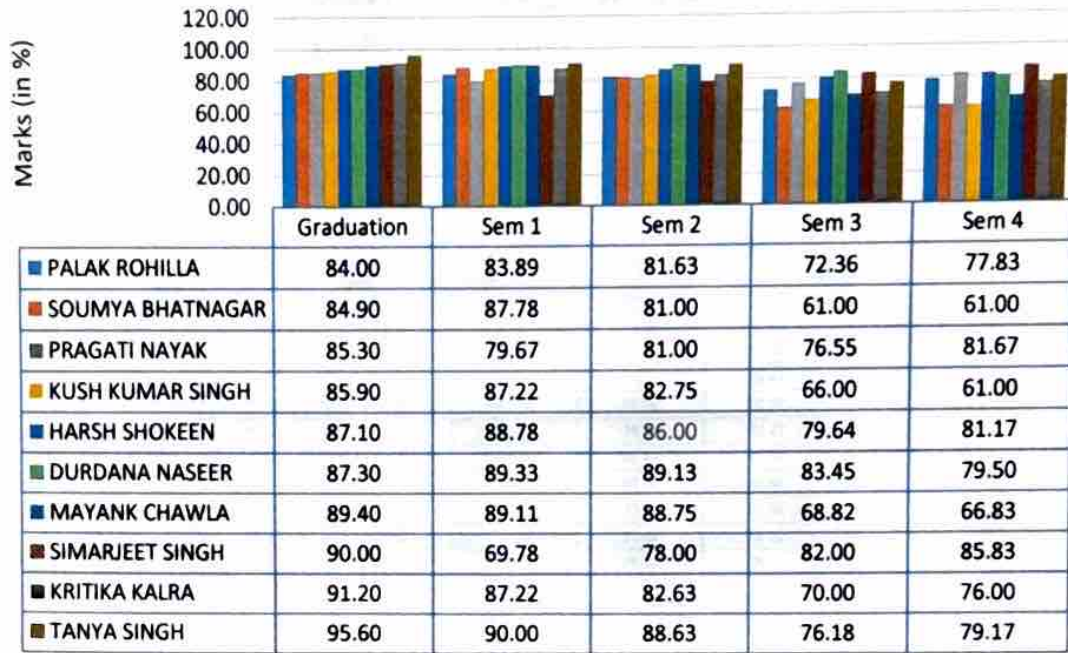

Advanced Learner's Progress Chart

Batch 2021-23