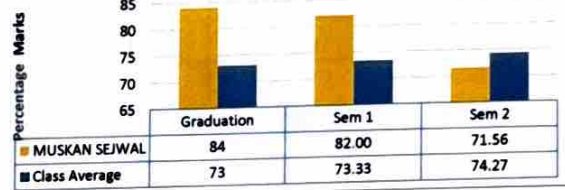

Nandini Prakash's Progress Chart
(Batch 2023-25)

Rahul Lakra's Progress Chart
(Batch 2023-25)

Muskan's Progress Chart
(Batch 2023-25)

Muskan Sejwal's Progress Chart
(Batch 2023-25)

Prof. (Dr.) Rachita Rana
 Director
 Institute of Information Technology
 & Management, New Delhi