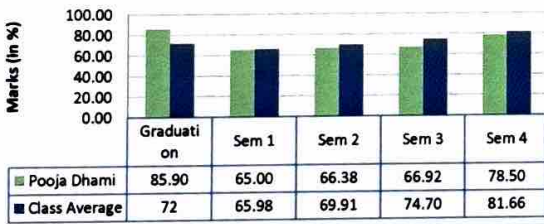

Pooja Dhami's Progress Chart (Batch 2022-24)