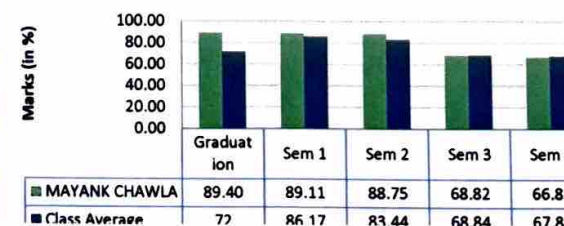

Mayank Chawla's Progress Chart (Batch 2021-23)

Rachita Rana
Prof. (Dr.) Rachita Rana
Director
Institute of Information Technology
& Management, New Delhi