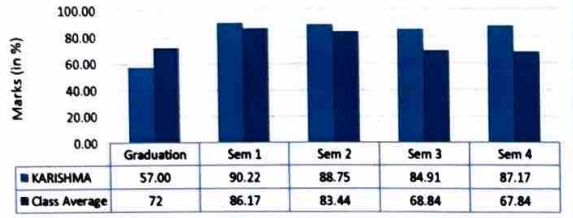

Ankit Gupta's Progress Chart
(Batch 2021-23)

Karishma's Progress Chart
(Batch 2021-23)