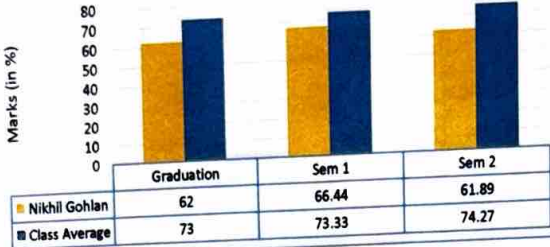

Rahul Pal's Progress Chart
(Batch 2023-25)

Nikhil Gohlan's Progress Chart
(Batch 2023-25)